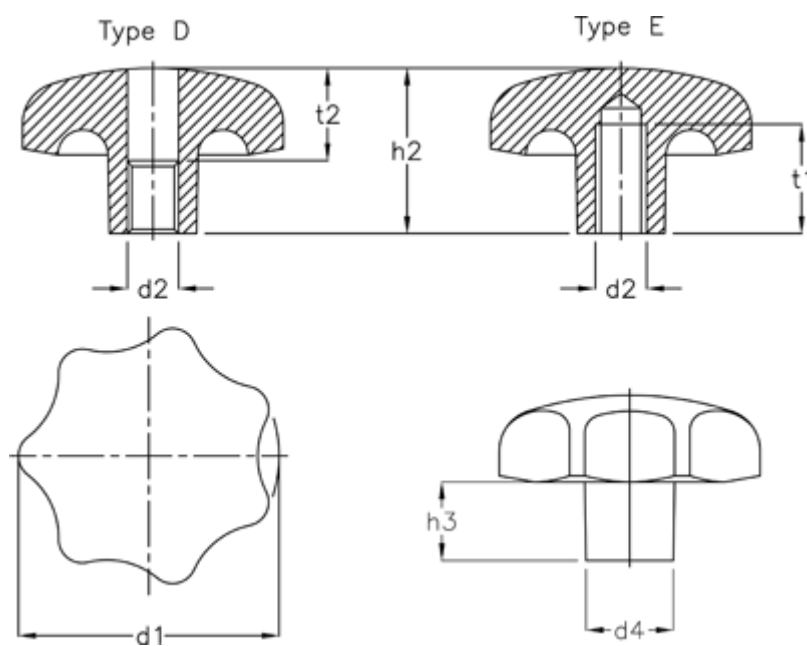

Article number: 20528467M

Description: E+G Star knob DIN 6336-AL-50-M10-E-MT

## Measures

$d_1$	= 50
$d_2$	= M 10
$d_4$	= 18
$h_2$	= 32
$h_3$	= 17
$t_1$ min.	= 18
$t_2$	= 16